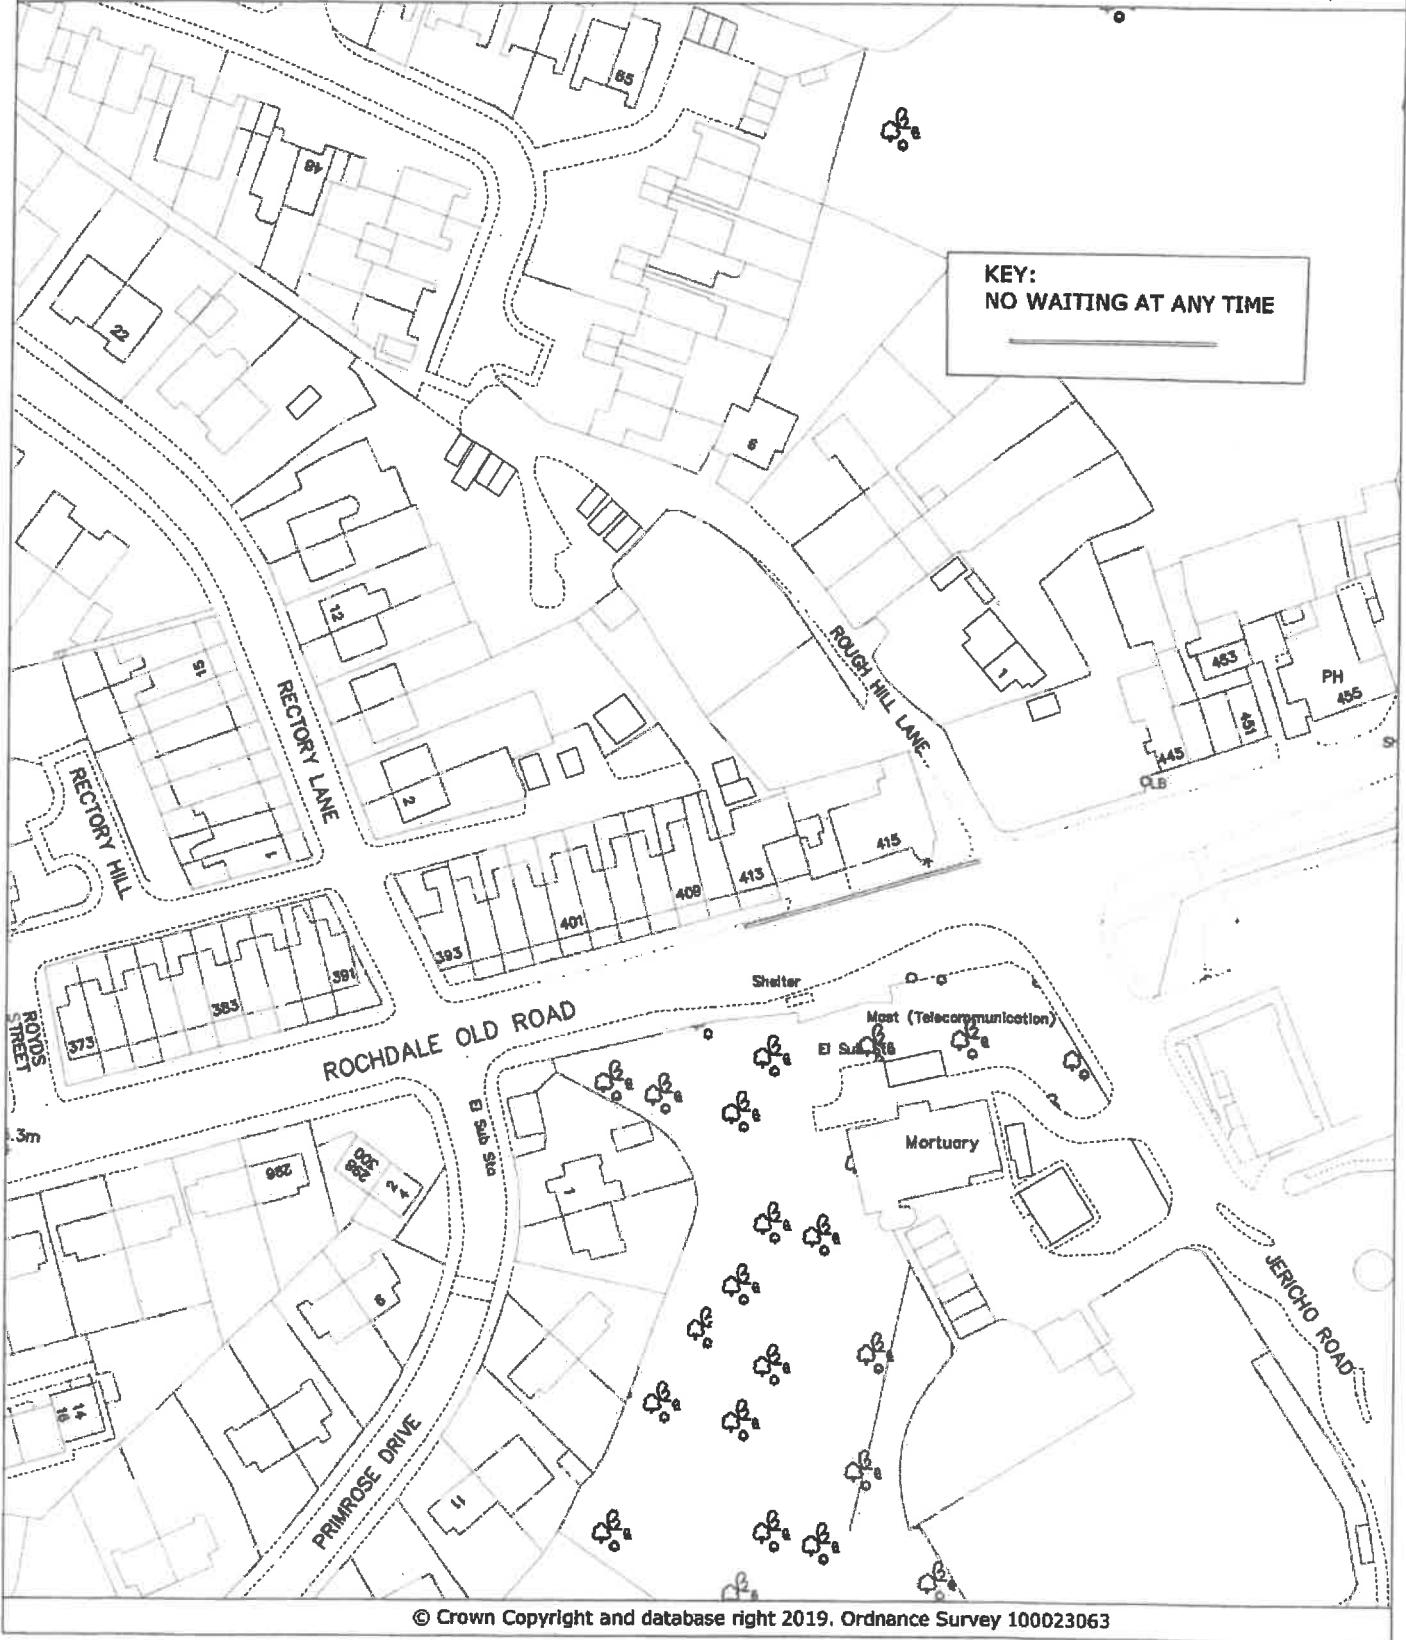

# PROPOSED RESTRICTIONS PLAN ROCHDALE OLD ROAD, BURY

© Crown Copyright and database right 2019. Ordnance Survey 100023063

PLAN TM9023/3  
DATE 28.10.19  
DRAWN JG  
SCALE NTS

PHOTOGRAPHIC COPY LIABLE TO DISTORTION IN SCALE